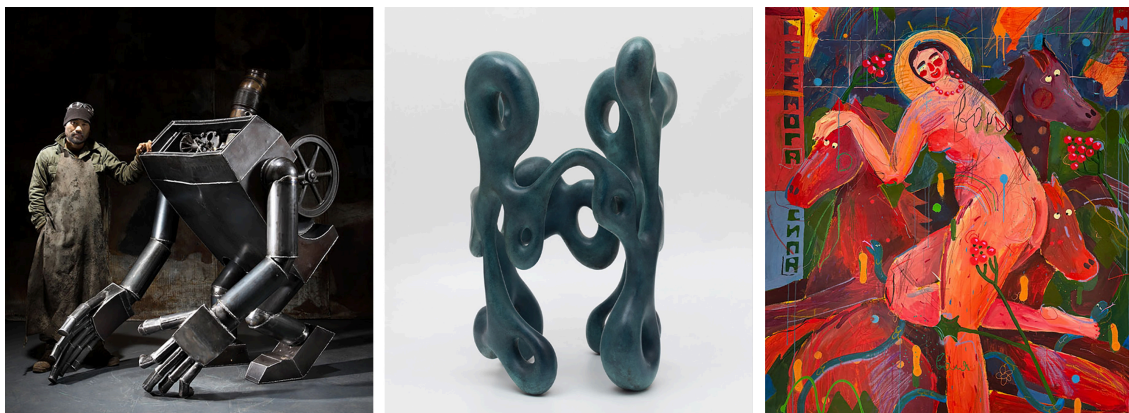

showcasing collaborations with prestigious institutions including The Broad, LACMA, MOLAA, the Nevada Art Museum, the MUSA Museum of Art, and the UCLA Chicano Research Institute, among many others.

Following are the featured exhibitions and entertainment highlights for Opening Night:

Featured Exhibitions:

Steel Che (Youngkwan Choi) - Art in Dongsan (Booth 302) presents acclaimed Korean artist Steel Che's metalwork sculptures, including his centerpiece "Steam Robot." His work transforms industrial materials into contemporary artistic expressions, drawing from three decades of metal sculpture creation.

The Nature of Art - Coral Gallery (Booth 711) showcases Roberto Vivo's three-dimensional works exploring the relationship between nature and culture. His sculptures evoke the boldness of Matisse's cut-outs while creating dynamic, corporeal forms.

"She, Unbroken" - Snisarenko Gallery (Booth 406) presents a powerful exhibition of Ukrainian-born women artists, including works by Inna Kharchuk, Anna Veriki, Iryna Maksymova, and Liza Zhdanova. This moving collection explores themes of resilience, displacement, and transformation through the lens of war's impact.

Left-to-right: Steel Che (Youngkwan Choi), The Nature of Art and "She, Unbroken"

Musical Entertainment:

Enjoy performances throughout Opening Night:

- DJ David Bollock
- DJ Ezra Luxe
- DJ Lush Bunny